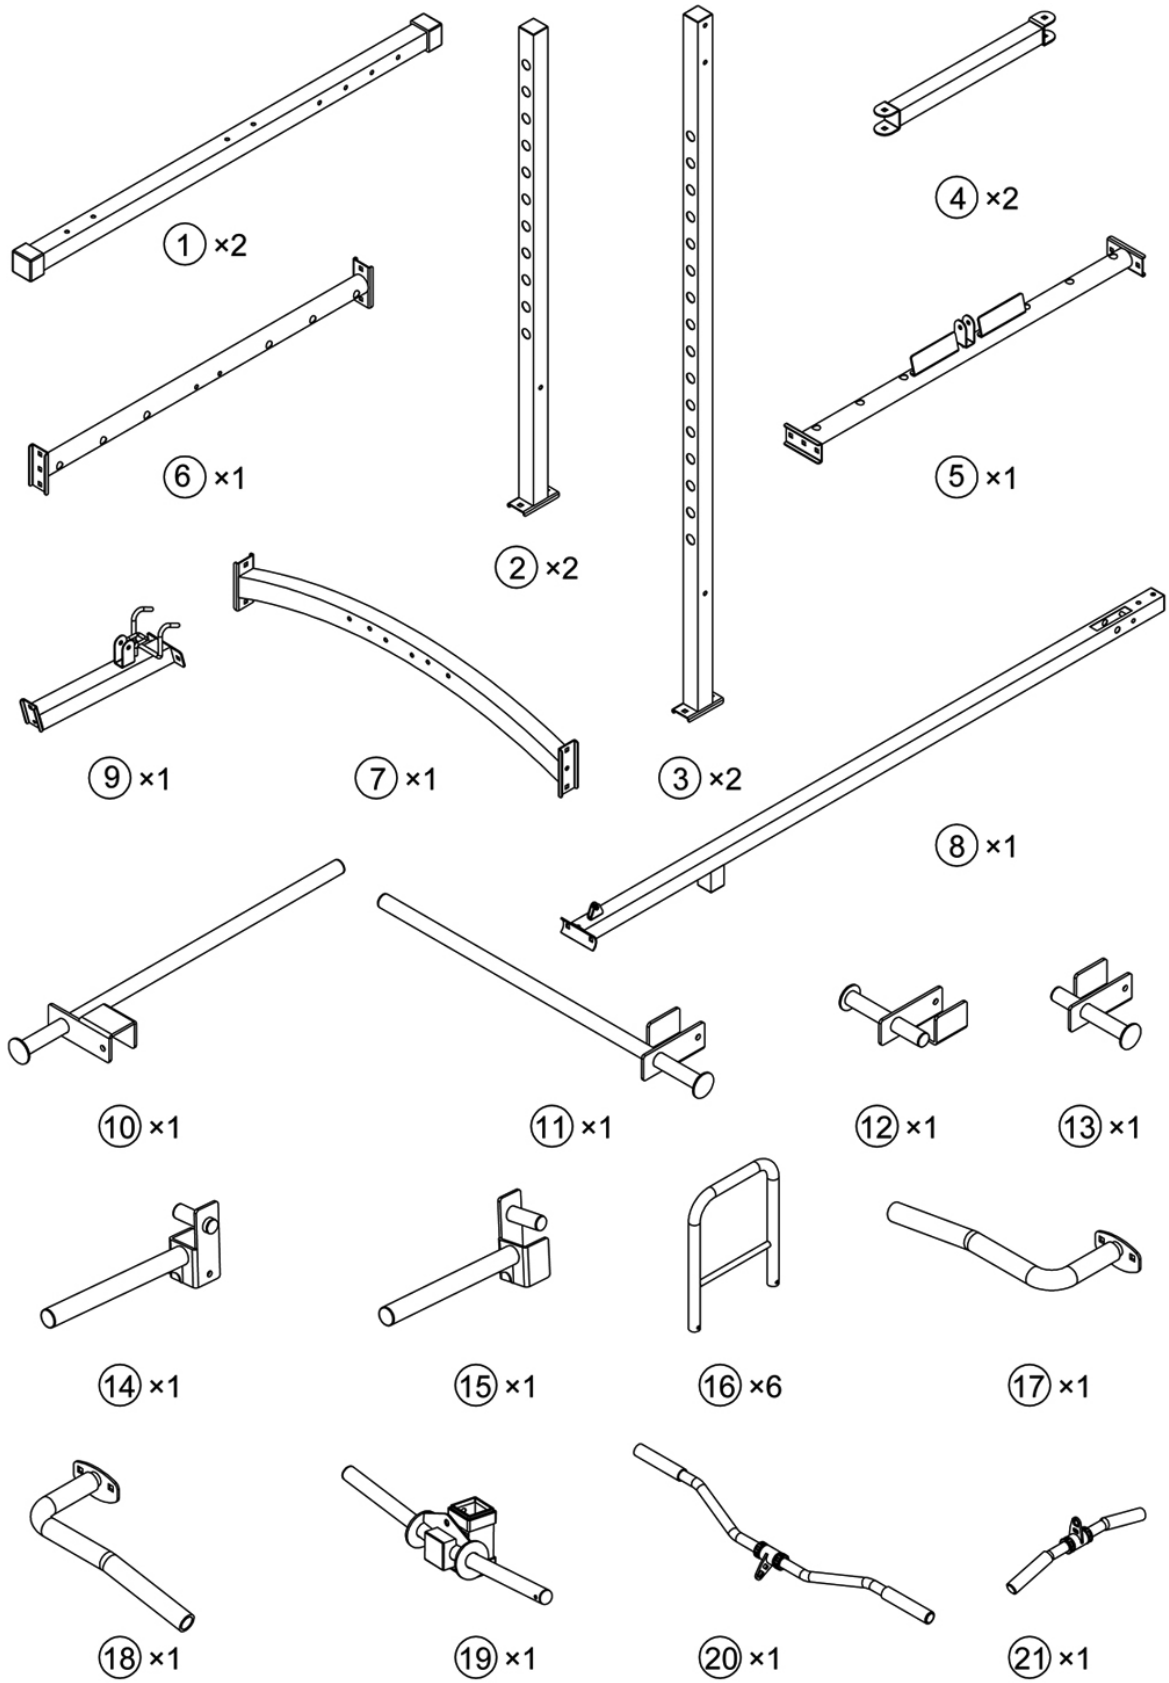

### MWM-7041

**IMPORTANT:** Please read the Important Safety Notice and Assembly Information in the Owner's manual before assembling this product.

**Assembly Manual**

130801

23 x 8

24 x 2

25 x 2

26 x 1

27 x 1

28 x 2

32 x 2

33 x 2

39 x 5

43 x 2

34 x1

35 x1

52			× 4	M10×2 <sup>3</sup> / <sub>4</sub> "
59	 		× 4	Φ <sup>3</sup> / <sub>4</sub> "
62	 		× 4	M10

**6**

54		x 1	M10x1"
56		x 2	M10x1 3/4"
57		x 1	M10x2 3/8"
59		x 6	Φ 3/4"
62		x 4	M10
33		x 1	104 3/8"